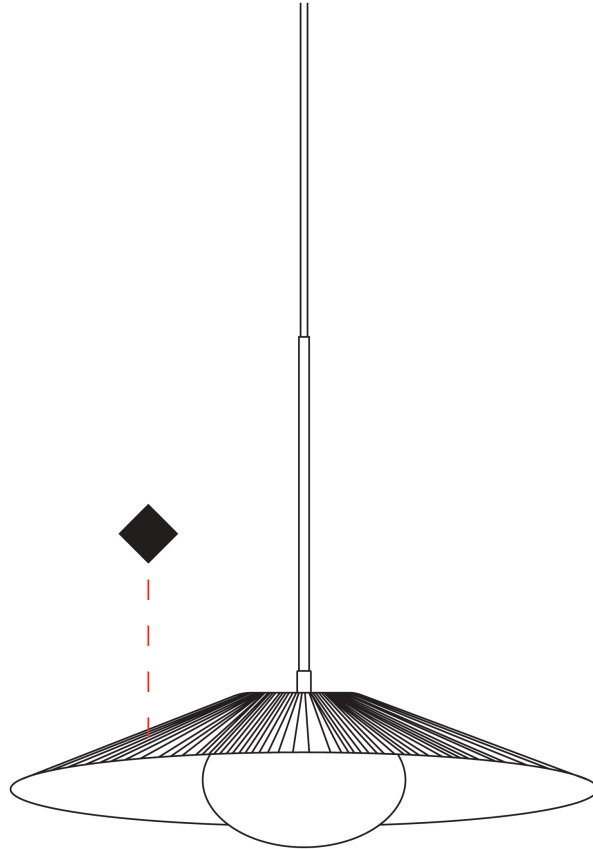

ARCTIC CIRCLE SUSPENSION

D91233-

PROJECT _____

TYPE _____

SPECIFIER _____

QUANTITY _____

DATE _____